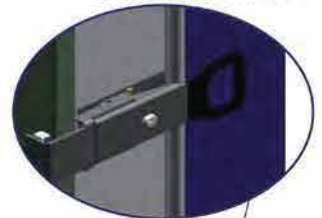

ADA-SLIDER TRUCK CURTAIN PARTS

POLYWELD

page 7

door latch lock	TCVADA-DL
door latch plate	TCVADA-DLP
door seal (10 m)	TCVADA-DS-10M
end profile (4.8 m)	TCVADA-END-PROF-4.8M
out folding spring (1)	TCVADA-OFS-1
out folding strip (2)	TCVADA-OFS-2
curtain roller (bottom)	TCVADA-RO4W-CR-BTM
curtain roller (top)	TCVADA-RO4W-CR-TOP
door roller (bottom LHS)	TCVADA-RO4W-DR-BTM-LH
door roller (bottom RHS)	TCVADA-RO4W-DR-BTM-RH
door roller (top)	TCVADA-RO4W-DR-TOP
side bumper (3 m)	TCVADA-SB-3M
track (4 m)	TCVADA-T-4

curtain roller (top)

track

door latch lock

door latch plate

out folding strip

out folding spring

track

curtain roller (bottom)

side bumper

door roller (top)

door seal

door roller (bottom LHS)

end profile