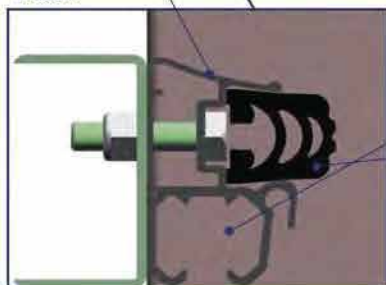

ADA-SLIDER TRUCK CURTAIN PARTS

POLYWELD

page 7

door latch lock	TCVADA-DL
door latch plate	TCVADA-DLP
door seal (10 m)	TCVADA-DS-10M
end profile (4.8 m)	TCVADA-END-PROF-4.8M
out folding spring (1)	TCVADA-OFS-1
out folding strip (2)	TCVADA-OFS-2
curtain roller (bottom)	TCVADA-RO4W-CR-BTM
curtain roller (top)	TCVADA-RO4W-CR-TOP
door roller (bottom LHS)	TCVADA-RO4W-DR-BTM-LH
door roller (bottom RHS)	TCVADA-RO4W-DR-BTM-RH
door roller (top)	TCVADA-RO4W-DR-TOP
side bumper (3 m)	TCVADA-SB-3M
track (4 m)	TCVADA-T-4

curtain roller (top)

track

door latch lock

door latch plate

out folding strip

out folding spring

track

curtain roller (bottom)

side bumper

door roller (top)

door seal

door roller (bottom LHS)

end profile