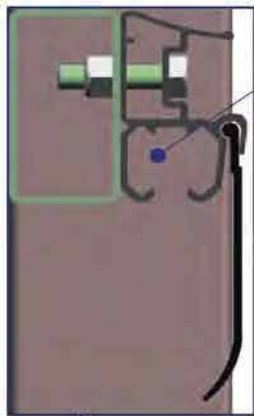

ADA-SLIDER TRUCK CURTAIN PARTS

POLYWELD

page 7

door latch lock	TCVADA-DL
door latch plate	TCVADA-DLP
door seal (10 m)	TCVADA-DS-10M
end profile (4.8 m)	TCVADA-END-PROF-4.8M
out folding spring (1)	TCVADA-OFS-1
out folding strip (2)	TCVADA-OFS-2
curtain roller (bottom)	TCVADA-RO4W-CR-BTM
curtain roller (top)	TCVADA-RO4W-CR-TOP
door roller (bottom LHS)	TCVADA-RO4W-DR-BTM-LH
door roller (bottom RHS)	TCVADA-RO4W-DR-BTM-RH
door roller (top)	TCVADA-RO4W-DR-TOP
side bumper (3 m)	TCVADA-SB-3M
track (4 m)	TCVADA-T-4

curtain roller (top)

track

door latch lock

door latch plate

out folding strip

out folding spring

track

curtain roller (bottom)

side bumper

door roller (top)

door seal

door roller (bottom LHS)

end profile