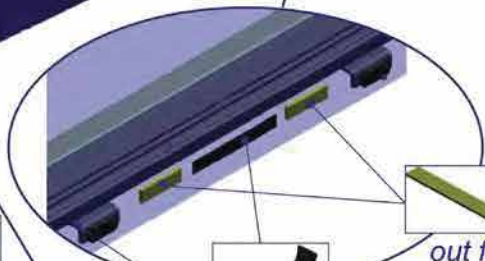

ADA-SLIDER TRUCK CURTAIN PARTS

POLYWELD

page 7

door latch lock	TCVADA-DL
door latch plate	TCVADA-DLP
door seal (10 m)	TCVADA-DS-10M
end profile (4.8 m)	TCVADA-END-PROF-4.8M
out folding spring (1)	TCVADA-OFS-1
out folding strip (2)	TCVADA-OFS-2
curtain roller (bottom)	TCVADA-RO4W-CR-BTM
curtain roller (top)	TCVADA-RO4W-CR-TOP
door roller (bottom LHS)	TCVADA-RO4W-DR-BTM-LH
door roller (bottom RHS)	TCVADA-RO4W-DR-BTM-RH
door roller (top)	TCVADA-RO4W-DR-TOP
side bumper (3 m)	TCVADA-SB-3M
track (4 m)	TCVADA-T-4

curtain roller (top)

track

door latch lock

door latch plate

out folding strip

out folding spring

track

curtain roller (bottom)

side bumper

door roller (top)

door seal

door roller (bottom LHS)

end profile