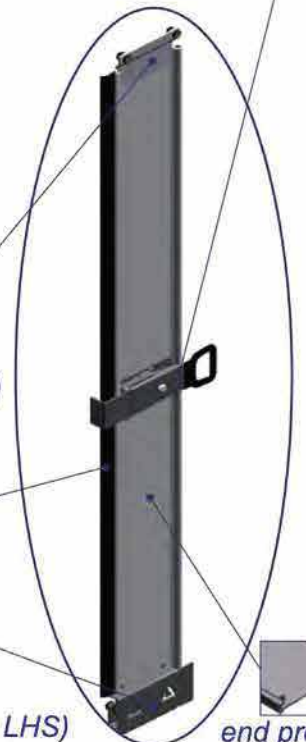

ADA-SLIDER TRUCK CURTAIN PARTS

POLYWELD

page 7

door latch lock	TCVADA-DL
door latch plate	TCVADA-DLP
door seal (10 m)	TCVADA-DS-10M
end profile (4.8 m)	TCVADA-END-PROF-4.8M
out folding spring (1)	TCVADA-OFS-1
out folding strip (2)	TCVADA-OFS-2
curtain roller (bottom)	TCVADA-RO4W-CR-BTM
curtain roller (top)	TCVADA-RO4W-CR-TOP
door roller (bottom LHS)	TCVADA-RO4W-DR-BTM-LH
door roller (bottom RHS)	TCVADA-RO4W-DR-BTM-RH
door roller (top)	TCVADA-RO4W-DR-TOP
side bumper (3 m)	TCVADA-SB-3M
track (4 m)	TCVADA-T-4

curtain roller (top)

track

door latch lock

door latch plate

out folding strip

out folding spring

track

curtain roller (bottom)

side bumper

door roller (top)

door seal

door roller (bottom LHS)

end profile