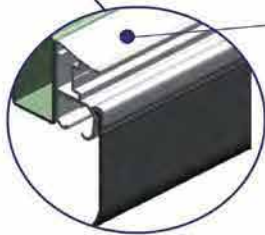

ADA-SLIDER TRUCK CURTAIN PARTS

POLYWELD

page 7

door latch lock	TCVADA-DL
door latch plate	TCVADA-DLP
door seal (10 m)	TCVADA-DS-10M
end profile (4.8 m)	TCVADA-END-PROF-4.8M
out folding spring (1)	TCVADA-OFS-1
out folding strip (2)	TCVADA-OFS-2
curtain roller (bottom)	TCVADA-RO4W-CR-BTM
curtain roller (top)	TCVADA-RO4W-CR-TOP
door roller (bottom LHS)	TCVADA-RO4W-DR-BTM-LH
door roller (bottom RHS)	TCVADA-RO4W-DR-BTM-RH
door roller (top)	TCVADA-RO4W-DR-TOP
side bumper (3 m)	TCVADA-SB-3M
track (4 m)	TCVADA-T-4

curtain roller (top)

track

door latch lock

door latch plate

out folding strip

out folding spring

track

curtain roller (bottom)